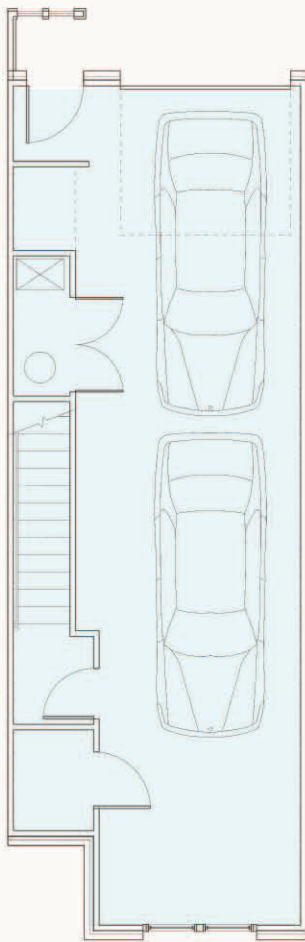

## The Brooklyn

2 Bedrooms 2.5 Baths

Total heated = 1388 Sq. Ft.

Total garage = 587 Sq. Ft.

Total porch = 93 Sq. Ft.

Total space = 2068 Sq. Ft.

Lower Level

Entry Level

Bedroom Level

\* NOTE: Floor plans are renderings only and may not be representative of the actual unit purchased or features included. All floor plans are shown from left to right and may represent a mirror image of the actual unit purchased. It is incumbent on the buyer to verify any discrepancies prior to finalizing their purchase.