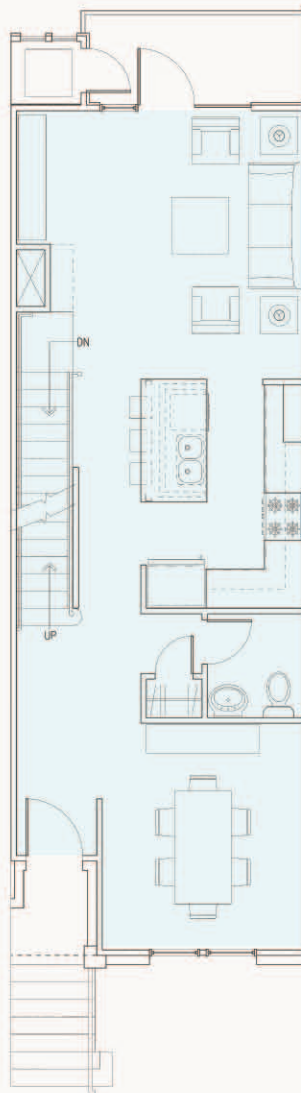

## The Brooklyn

2 Bedrooms 2.5 Baths

Total heated = 1388 Sq. Ft.

Total garage = 587 Sq. Ft.

Total porch = 93 Sq. Ft.

Total space = 2068 Sq. Ft.

Lower Level

Entry Level

Bedroom Level

\* NOTE: Floor plans are renderings only and may not be representative of the actual unit purchased or features included. All floor plans are shown from left to right and may represent a mirror image of the actual unit purchased. It is incumbent on the buyer to verify any discrepancies prior to finalizing their purchase.