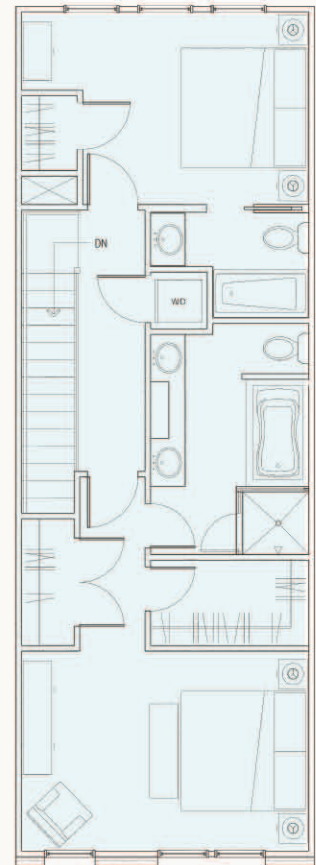

## The Brooklyn

2 Bedrooms 2.5 Baths

Total heated = 1388 Sq. Ft.

Total garage = 587 Sq. Ft.

Total porch = 93 Sq. Ft.

Total space = 2068 Sq. Ft.

Lower Level

Entry Level

Bedroom Level

\* NOTE: Floor plans are renderings only and may not be representative of the actual unit purchased or features included. All floor plans are shown from left to right and may represent a mirror image of the actual unit purchased. It is incumbent on the buyer to verify any discrepancies prior to finalizing their purchase.