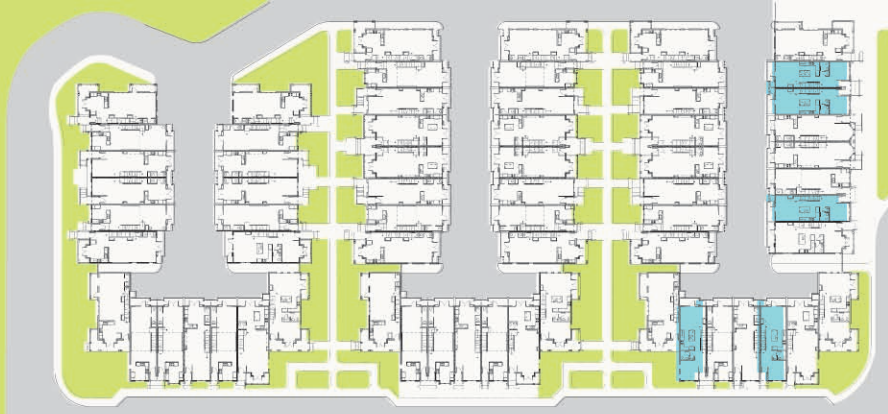

## The Brooklyn

2 Bedrooms 2.5 Baths

Total heated = 1388 Sq. Ft.

Total garage = 587 Sq. Ft.

Total porch = 93 Sq. Ft.

Total space = 2068 Sq. Ft.

Lower Level

Entry Level

Bedroom Level

\* NOTE: Floor plans are renderings only and may not be representative of the actual unit purchased or features included. All floor plans are shown from left to right and may represent a mirror image of the actual unit purchased. It is incumbent on the buyer to verify any discrepancies prior to finalizing their purchase.