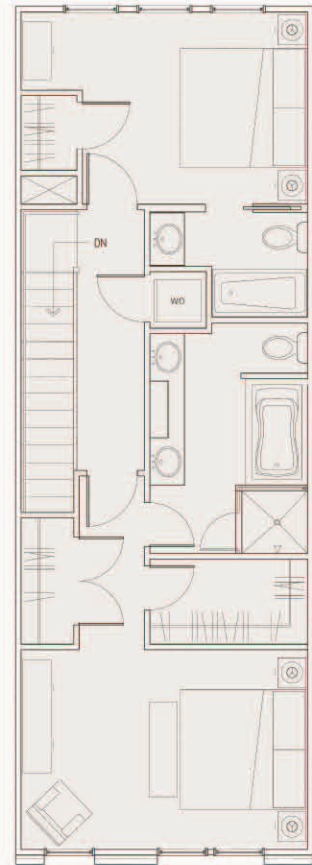

## *The Hudson*

2 Bedrooms 2.5 Baths

Total heated = 1388 Sq. Ft.

Total garage = 587 Sq. Ft.

Total porch = 93 Sq. Ft.

Total space = 2068 Sq. Ft.

Lower Level

Entry Level

Bedroom Level

\* NOTE: Floor plans are renderings only and may not be representative of the actual unit purchased or features included. All floor plans are shown from left to right and may represent a mirror image of the actual unit purchased. It is incumbent on the buyer to verify any discrepancies prior to finalizing their purchase.