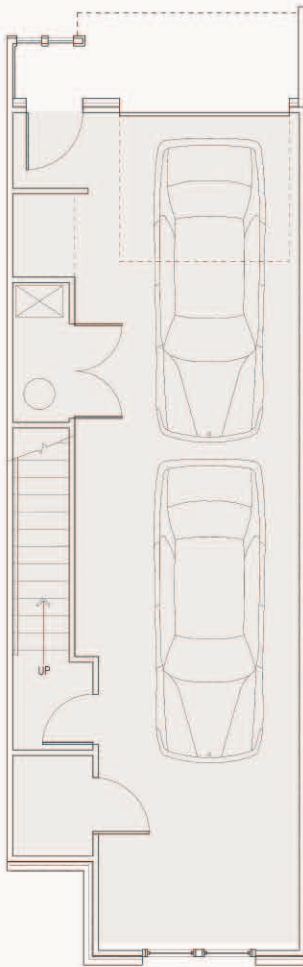

## *The Hudson*

2 Bedrooms 2.5 Baths

Total heated = 1388 Sq. Ft.

Total garage = 587 Sq. Ft.

Total porch = 93 Sq. Ft.

Total space = 2068 Sq. Ft.

Lower Level

Entry Level

Bedroom Level

\* NOTE: Floor plans are renderings only and may not be representative of the actual unit purchased or features included. All floor plans are shown from left to right and may represent a mirror image of the actual unit purchased. It is incumbent on the buyer to verify any discrepancies prior to finalizing their purchase.