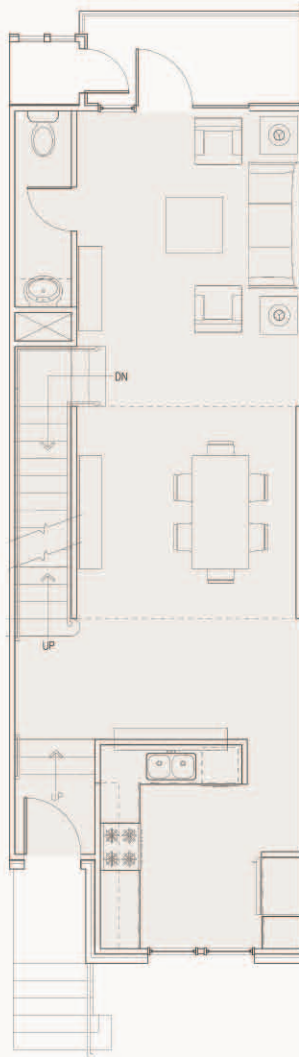

## *The Hudson*

2 Bedrooms 2.5 Baths

Total heated = 1388 Sq. Ft.

Total garage = 587 Sq. Ft.

Total porch = 93 Sq. Ft.

Total space = 2068 Sq. Ft.

Lower Level

Entry Level

Bedroom Level

\* NOTE: Floor plans are renderings only and may not be representative of the actual unit purchased or features included. All floor plans are shown from left to right and may represent a mirror image of the actual unit purchased. It is incumbent on the buyer to verify any discrepancies prior to finalizing their purchase.