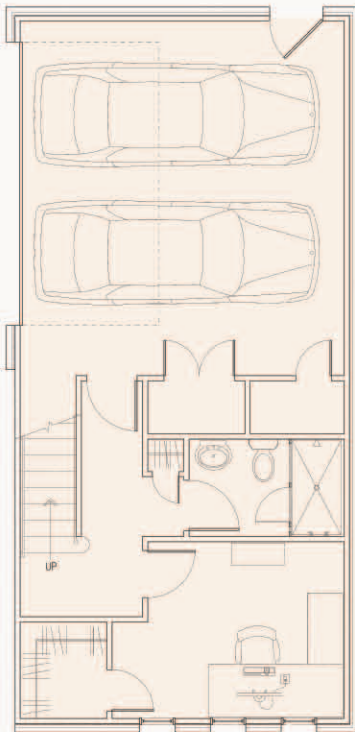

the *Gramercy* TOWNHOMES

The Lexington

2 Bedrooms 2.5 Baths

Total heated = 1885 Sq. Ft.

Total garage = 306 Sq. Ft.

Total porch = 247 Sq. Ft.

Total space = 2438 Sq. Ft.

Lower Level

Entry Level

Bedroom Level

* NOTE: Floor plans are renderings only and may not be representative of the actual unit purchased or features included. All floor plans are shown from left to right and may represent a mirror image of the actual unit purchased. It is incumbent on the buyer to verify any discrepancies prior to finalizing their purchase.