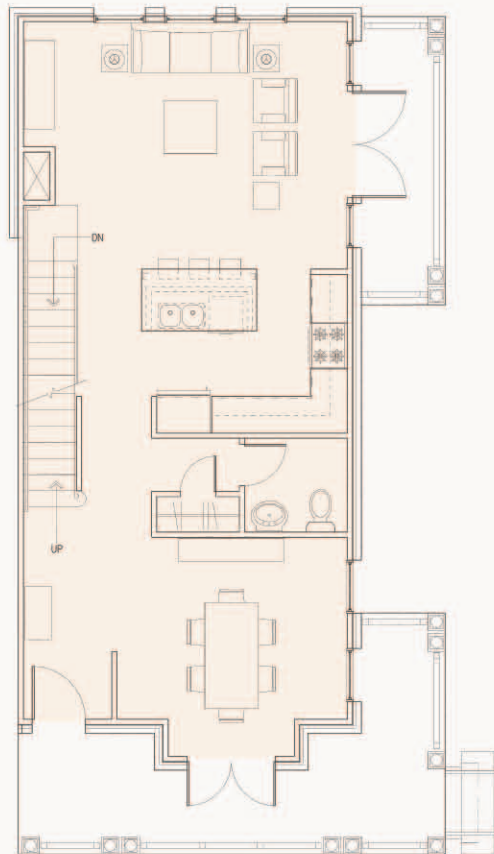

the *Gramercy* TOWNHOMES

The Lexington

2 Bedrooms 2.5 Baths

Total heated = 1885 Sq. Ft.

Total garage = 306 Sq. Ft.

Total porch = 247 Sq. Ft.

Total space = 2438 Sq. Ft.

Lower Level

Entry Level

Bedroom Level

* NOTE: Floor plans are renderings only and may not be representative of the actual unit purchased or features included. All floor plans are shown from left to right and may represent a mirror image of the actual unit purchased. It is incumbent on the buyer to verify any discrepancies prior to finalizing their purchase.