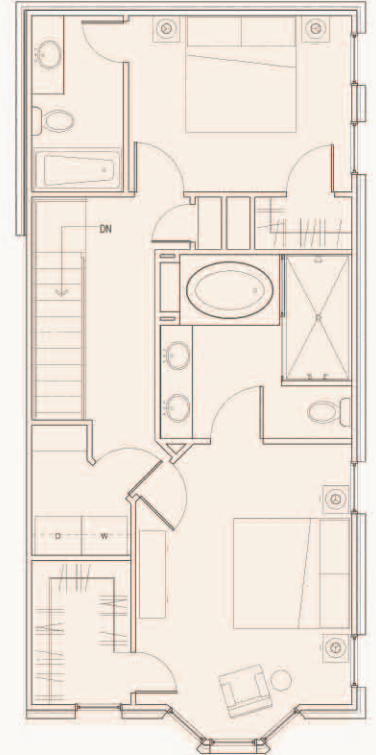

the *Gramercy* TOWNHOMES

The Lexington

2 Bedrooms 2.5 Baths

Total heated = 1885 Sq. Ft.

Total garage = 306 Sq. Ft.

Total porch = 247 Sq. Ft.

Total space = 2438 Sq. Ft.

Lower Level

Entry Level

Bedroom Level

* NOTE: Floor plans are renderings only and may not be representative of the actual unit purchased or features included. All floor plans are shown from left to right and may represent a mirror image of the actual unit purchased. It is incumbent on the buyer to verify any discrepancies prior to finalizing their purchase.