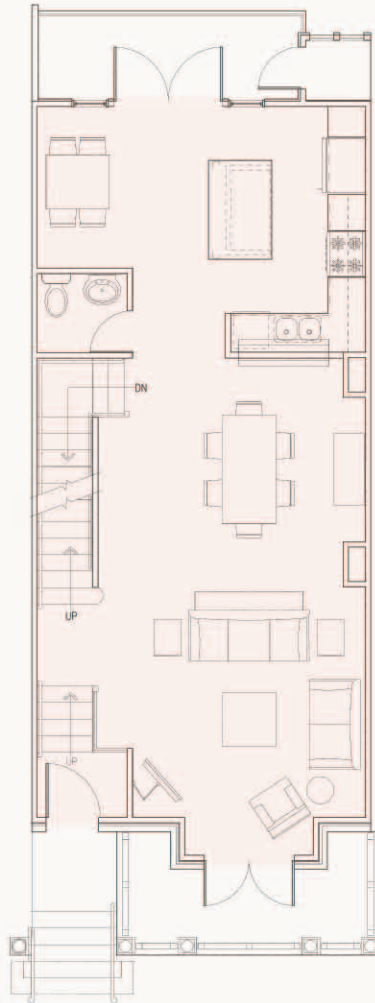

the Gramercy TOWNHOMES

The York

2 Bedrooms 2.5 Baths

Total heated = 1881 Sq. Ft.

Total garage = 306 Sq. Ft.

Total porch = 181 Sq. Ft.

Total space = 2368 Sq. Ft.

Lower Level

Entry Level

Bedroom Level

* NOTE: Floor plans are renderings only and may not be representative of the actual unit purchased or features included. All floor plans are shown from left to right and may represent a mirror image of the actual unit purchased. It is incumbent on the buyer to verify any discrepancies prior to finalizing their purchase.