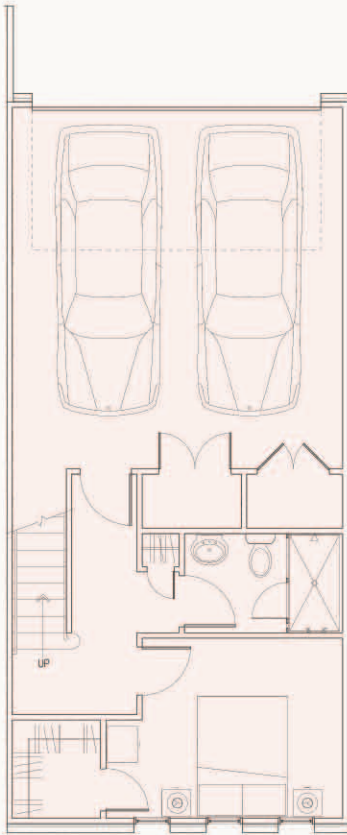

the Gramercy TOWNHOMES

The York

2 Bedrooms 2.5 Baths

Total heated = 1881 Sq. Ft.

Total garage = 306 Sq. Ft.

Total porch = 181 Sq. Ft.

Total space = 2368 Sq. Ft.

Lower Level

Entry Level

Bedroom Level

* NOTE: Floor plans are renderings only and may not be representative of the actual unit purchased or features included. All floor plans are shown from left to right and may represent a mirror image of the actual unit purchased. It is incumbent on the buyer to verify any discrepancies prior to finalizing their purchase.