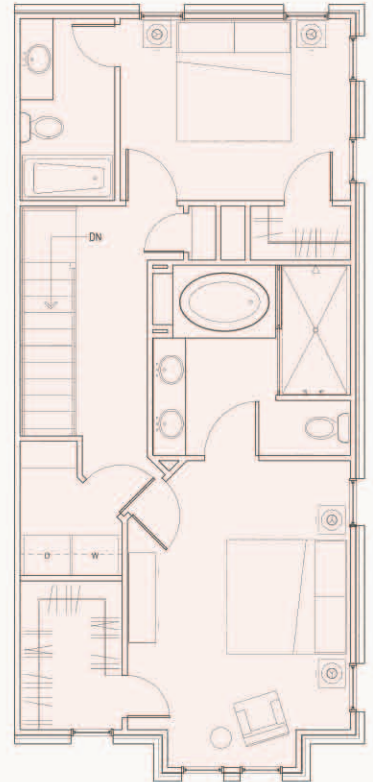

the Gramercy TOWNHOMES

The York

2 Bedrooms 2.5 Baths

Total heated = 1881 Sq. Ft.

Total garage = 306 Sq. Ft.

Total porch = 181 Sq. Ft.

Total space = 2368 Sq. Ft.

Lower Level

Entry Level

Bedroom Level

* NOTE: Floor plans are renderings only and may not be representative of the actual unit purchased or features included. All floor plans are shown from left to right and may represent a mirror image of the actual unit purchased. It is incumbent on the buyer to verify any discrepancies prior to finalizing their purchase.